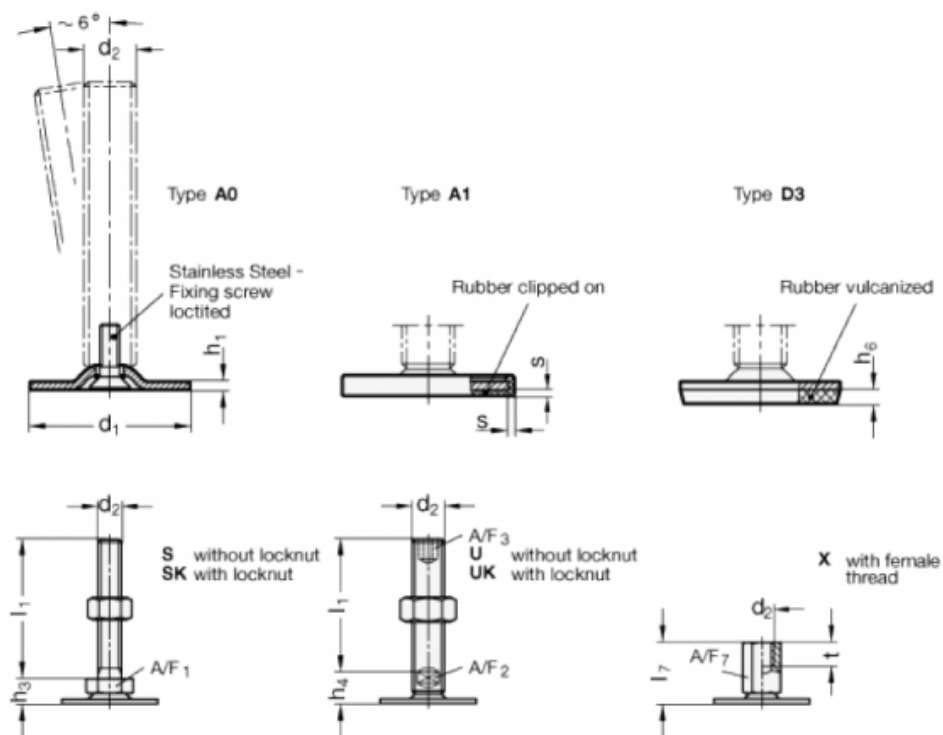

Data Sheet

Article number: 204040M1080A0SK

Description: E+G levelling foot
GN 40-40-M10-80-A0-SK

Note: SK With nut, External hexagon at the bottom

Measures

A/F1	=	17
d1	=	40
d2	=	M10
h1	=	2
h3	=	11
h6	=	
l1	=	80
s	=	